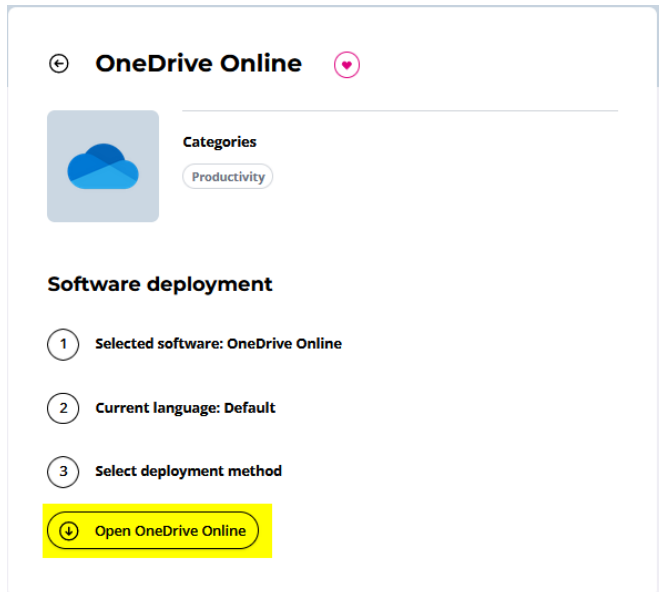

How to use OneDrive Online

Step 1: Click on the button 'Open OneDrive Online'.

Step 2: Log in with your Microsoft account.

Have more questions? [Submit a request](#)