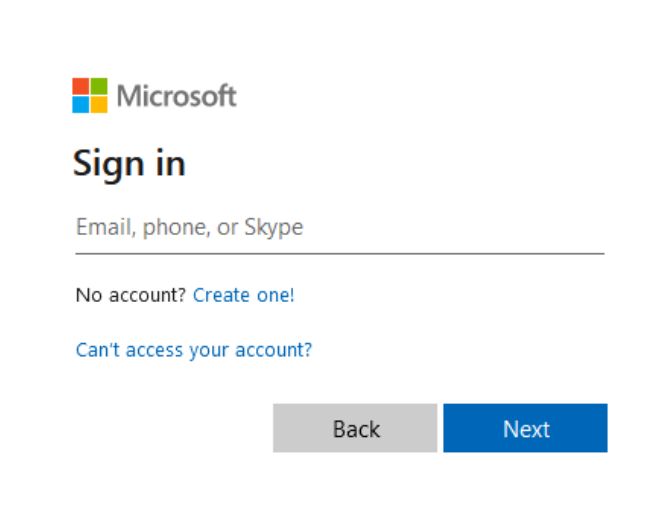

How to use OneDrive Online

Step 1: Click on the button 'Open OneDrive Online'.

Step 2: Log in with your Microsoft account.

Have more questions? [Submit a request](#)